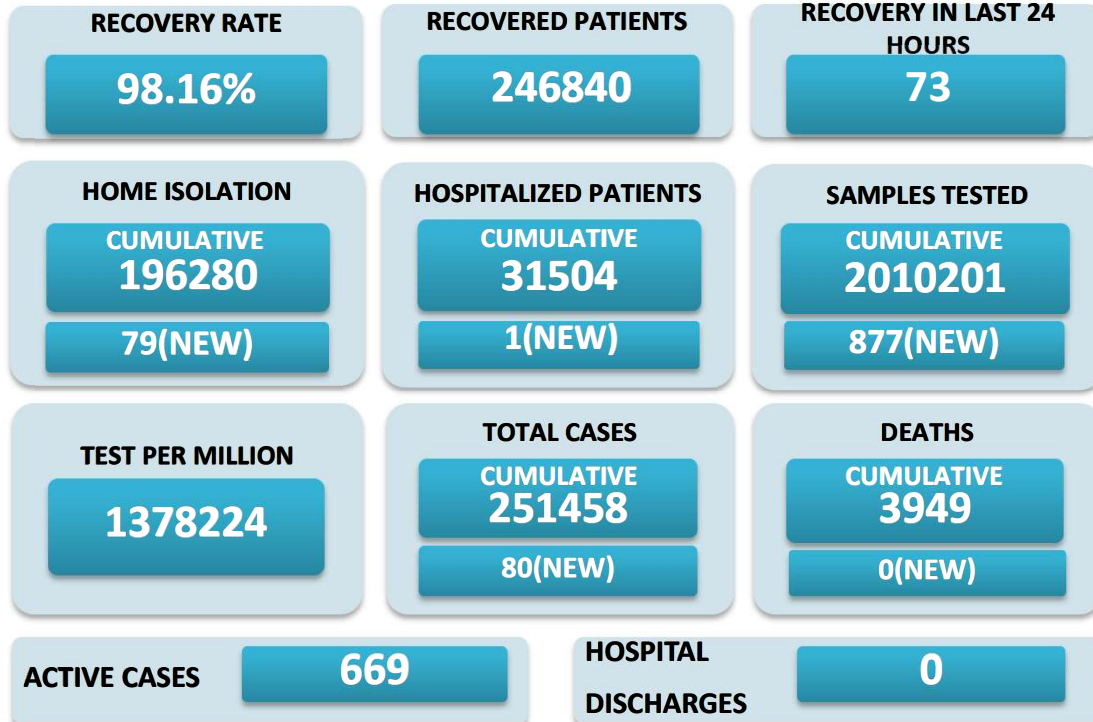

25TH JULY 2022

GOA MEDIA BULLETIN

Note: 100 additional deaths from July 2020 to June 2022 are added to cumulative deaths and have been reported late.