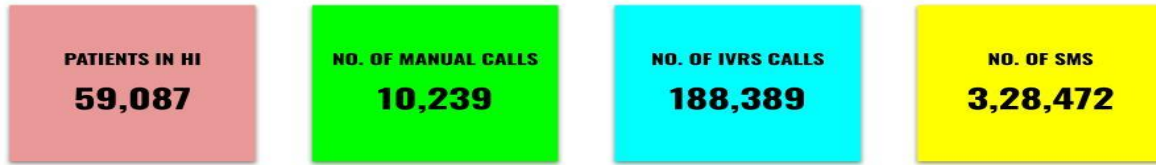

COVID-19 (New strain) Test done details till today

UK strain positive	109
South Africa strain positive	6
Double-mutant/B.1.617	244

*Data received from SSU.

Programmatic Updates

Mental Health Counselling Data (held on 01.06.2021)

No of patients counselled	Cumulative No of patients counselled
19135	1910414

Home Isolation Monitoring in Karnataka DATE: -01.06-2021

- Manual calls are made to patients in Home Isolation on the 1st day and the 10th day.
- Additional manual calls are made on the 5th day for vulnerable patients.
- Automated IVRS calls are pushed to all patients in Home Isolation for the rest of the days.
- SMSes are pushed during onboarding and IVRS calls.