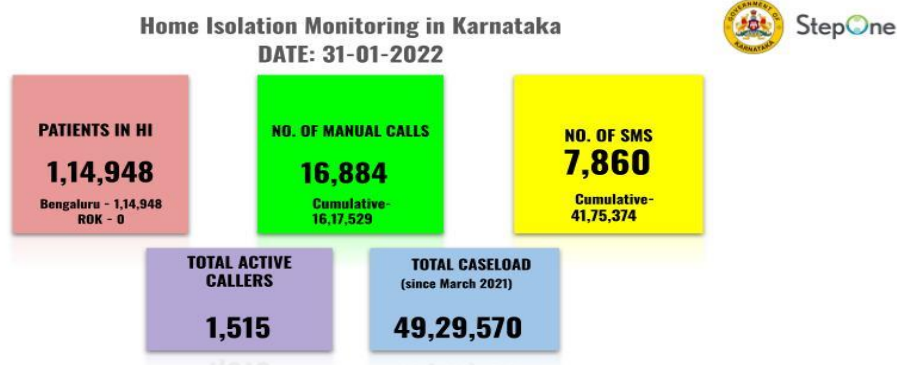

COVID-19 Vaccination coverage report as on 01.02.2022(3:30 PM)

Source: CoWIN Portal district wise report

	Day 381 (till 3:30 PM)	Cumulative (16.01.2021 to 01.02.2022)
Achievement of HCW 1st dose	22	765310
Achievement of HCW 2nd dose	955	733574
Achievement of HCW Precaution Dose	2786	288767
Achievement of FLW 1st dose	13	944356
Achievement of FLW 2nd dose	998	913138
Achievement of FLW Precaution Dose	2270	114212
Achievement of 15-17 years 1st dose	6380	2274686
Achievement of 15-17 years 2nd dose	52163	52163
Achievement of 18-44 years 1st dose	14077	28930977
Achievement of 18-44 years 2nd dose	71517	24346136
Achievement of > 45 years 1st dose	4283	18773920
Achievement of > 45 years 2nd dose	30323	17197610
Achievement of 60+ years Precaution Dose	13513	374368
Total 1st dose administered	24775	51689249
Total 2nd dose administered	139921	43242621
Total Precaution Doses administered	18569	777347
Total Achievement	183265	95709217
Severe AEFIs	0	2
Serious AEFIs	0	23

Genome Sequencing details till today

Alpha / B.1.1.7	156
Beta / B.1.351	08
Delta & its sub-lineages	4431
Others (ETA, Kappa, Pango)	286
Omicron / B.1.1.529	1115

*Data received from SSU.

Programmatic Updates

Mental Health Counselling Data (held on 31.01.2022)

No of patients counselled	Cumulative No of patients counselled
13408	2621683

- Manual calls are made to patients in Home Isolation on the 1st day and the 8th day.
- Additional manual calls are made on the 4th day for all vulnerable patients.
- Automated IVRS calls are pushed to all patients in Home Isolation for the rest of the days.
- SMSes are pushed during onboarding and IVRS calls.
- 'Patients in HI' (BBMP, Bangalore Urban and 12 Districts in Karnataka)