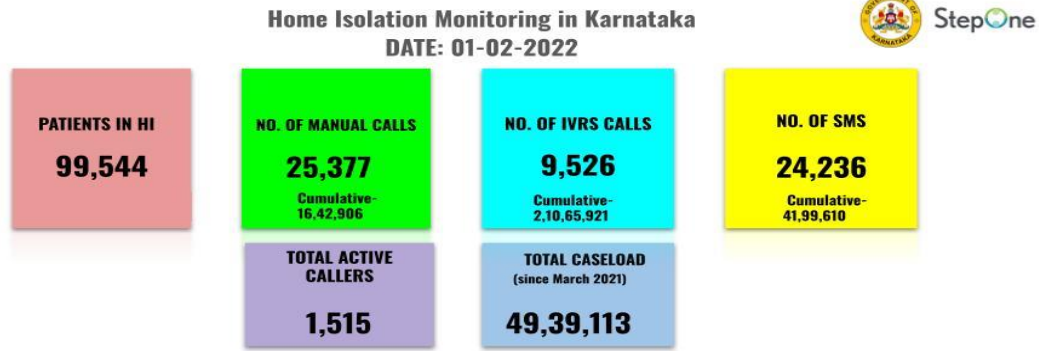

COVID-19 Vaccination coverage report as on 02.02.2022(3:30 PM)

Source: CoWIN Portal district wise report

	Day 382 (till 3:30 PM)	Cumulative (16.01.2021 to 02.02.2022)
Achievement of HCW 1st dose	20	765336
Achievement of HCW 2nd dose	690	734704
Achievement of HCW Precaution Dose	3630	293374
Achievement of FLW 1st dose	26	944390
Achievement of FLW 2nd dose	1148	914747
Achievement of FLW Precaution Dose	2763	117420
Achievement of 15-17 years 1st dose	12396	2290663
Achievement of 15-17 years 2nd dose	168558	168558
Achievement of 18-44 years 1st dose	19130	28958189
Achievement of 18-44 years 2nd dose	118158	24498057
Achievement of > 45 years 1st dose	6375	18782720
Achievement of > 45 years 2nd dose	42579	17256244
Achievement of 60+ years Precaution Dose	24287	401466
Total 1st dose administered	37947	51741298
Total 2nd dose administered	269320	43572310
Total Precaution Doses administered	30680	812260
Total Achievement	337947	96125868
Severe AEFIs	0	2
Serious AEFIs	0	23

Genome Sequencing details till today

Alpha / B.1.1.7	156
Beta / B.1.351	08
Delta & its sub-lineages	4431
Others (ETA, Kappa, Pango)	286
Omicron / B.1.1.529	1115

*Data received from SSU.

Programmatic Updates

Mental Health Counselling Data (held on 01.02.2022)

No of patients counselled	Cumulative No of patients counselled
12467	2634150

- Manual calls are made to patients in Home Isolation on the 1st day and the 8th day.
- Additional manual calls are made on the 4th day for all vulnerable patients.
- Automated IVRS calls are pushed to all patients in Home Isolation for the rest of the days.
- SMSes are pushed during onboarding and IVRS calls.
- 'Patients in HI' (BBMP, Bangalore Urban and 12 Districts in Karnataka)