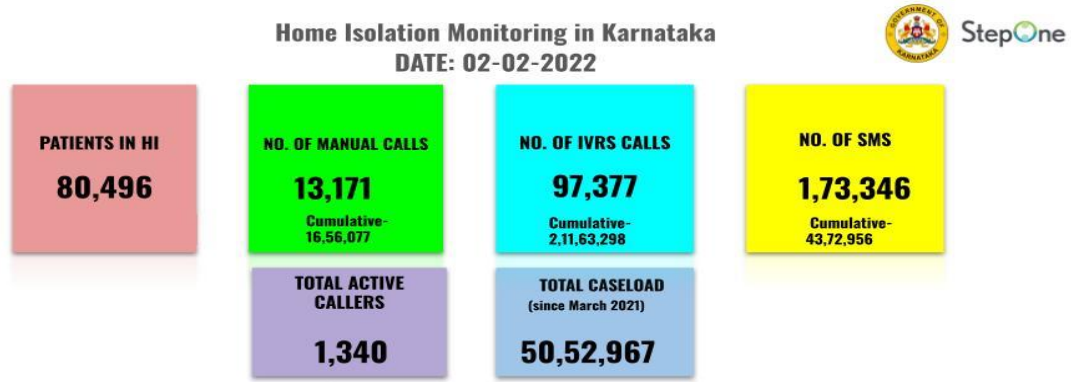

Programmatic Updates

Mental Health Counselling Data (held on 02.02.2022)

No of patients counselled	Cumulative No of patients counselled
11858	2646008