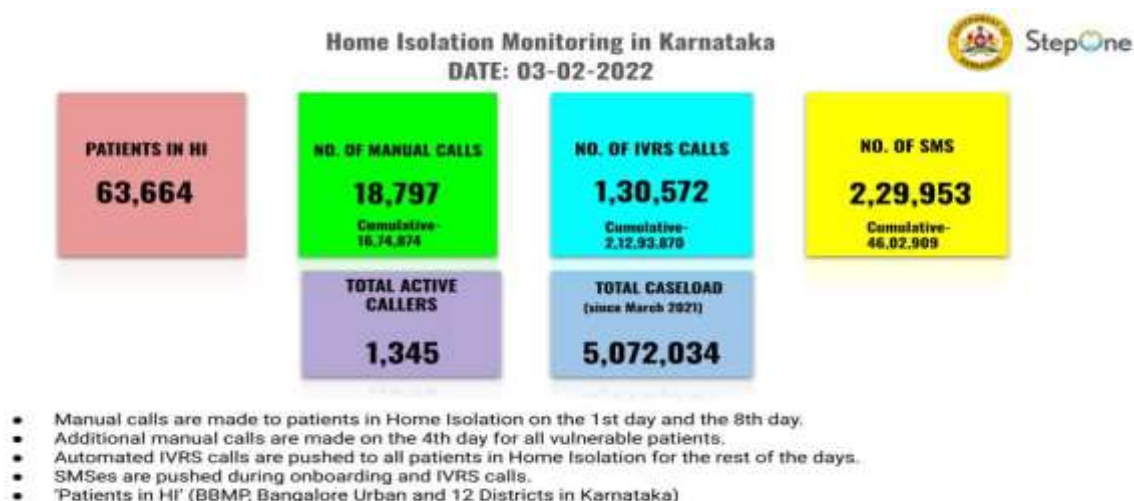

Genome Sequencing details till today

Alpha / B.1.1.7	156
Beta / B.1.351	08
Delta & its sub-lineages	4431
Others (ETA, Kappa, Pango)	286
Omicron / B.1.1.529	1115

*Data received from SSU.

Programmatic Updates

Mental Health Counselling Data (held on 03.02.2022)

No of patients counselled	Cumulative No of patients counselled
11018	2657026

01	Karnataka has operationalised State Control Room & District Control Room for real time monitoring, address COWIN portal issues, AEFI queries and media scanning.
02	“Corona Watch” Mobile AP-P- can be downloaded from https://covid19.karnataka.gov.in In this app you can see the spots visited by Positive Patients up to 14 days Prior to testing Positive. Also, it shows the nearest First Respondent Hospitals and Helpline numbers.
03	During the COVID-19 lockdown period, for assisting public on fever, cold, cough & respiratory Problems a unique helpline Number 14410 called “Apthamitra” has been started by Government of Karnataka. 210 lines have been reserved for receiving calls of COVID-19.
04	To know the Result of the Covid test using SRF ID, please follow the link- https://www.covidwar.karnataka.gov.in/service1