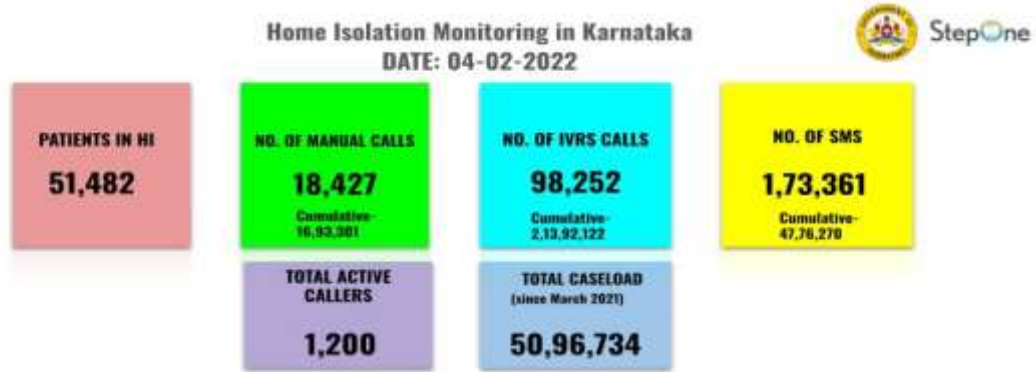

Genome Sequencing details till today

Alpha / B.1.1.7	156
Beta / B.1.351	08
Delta & its sub-lineages	4431
Others (ETA, Kappa, Pango)	286
Omicron / B.1.1.529	1115

*Data received from SSU.

Programmatic Updates

Mental Health Counselling Data (held on 04.02.2022)

No of patients counselled	Cumulative No of patients counselled
10335	2667361

- Manual calls are made to patients in Home Isolation on the 1st day and the 8th day.
- Additional manual calls are made on the 4th day for all vulnerable patients.
- Automated IVRS calls are pushed to all patients in Home Isolation for the rest of the days.
- SMSes are pushed during onboarding and IVRS calls.
- 'Patients in HI' (BBMP, Bangalore Urban and 12 Districts in Karnataka)