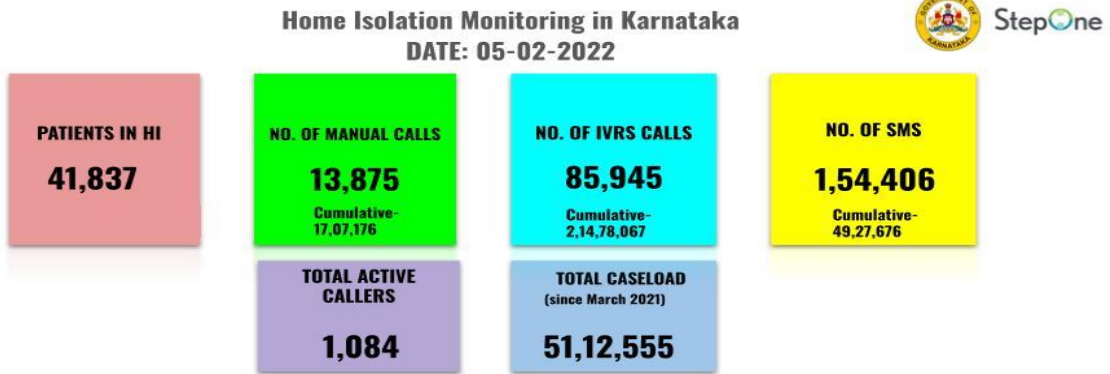

Programmatic Updates

Mental Health Counselling Data (held on 05.02.2022)

No of patients counselled	Cumulative No of patients counselled
9458	2676819