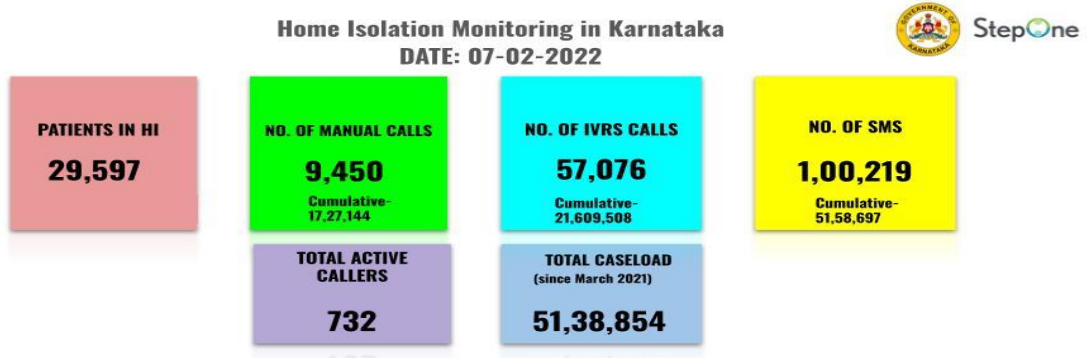

COVID-19 Vaccination coverage report as on 08.02.2022(3:30 PM)

Source: CoWIN Portal district wise report

	Day 388 (till 3:30 PM)	Cumulative (16.01.2021 to 08.02.2022)
Achievement of HCW 1st dose	4	765415
Achievement of HCW 2nd dose	522	745081
Achievement of HCW Precaution Dose	1470	305845
Achievement of FLW 1st dose	11	944499
Achievement of FLW 2nd dose	355	925381
Achievement of FLW Precaution Dose	1256	127142
Achievement of 15-17 years 1st dose	3621	2353376
Achievement of 15-17 years 2nd dose	684952	684952
Achievement of 18-44 years 1st dose	5699	29026727
Achievement of 18-44 years 2nd dose	48113	24995897
Achievement of > 45 years 1st dose	2009	18806267
Achievement of > 45 years 2nd dose	15915	17466561
Achievement of 60+ years Precaution Dose	13940	491066
Total 1st dose administered	11344	51896284
Total 2nd dose administered	105092	44817872
Total Precaution Doses administered	16666	924053
Total Achievement	133102	97582301
Severe AEFIs	0	2
Serious AEFIs	0	23

Genome Sequencing details till today

Alpha / B.1.1.7	156
Beta / B.1.351	08
Delta & its sub-lineages	4431
Others (ETA, Kappa, Pango)	286
Omicron / B.1.1.529	1115

*Data received from SSU.

Programmatic Updates

Mental Health Counselling Data (held on 07.02.2022)

No of patients counselled	Cumulative No of patients counselled
8465	2692189

- Manual calls are made to patients in Home Isolation on the 1st day and the 8th day.
- Additional manual calls are made on the 4th day for all vulnerable patients.
- Automated IVRS calls are pushed to all patients in Home Isolation for the rest of the days.
- SMSes are pushed during onboarding and IVRS calls.
- 'Patients in HI' (BBMP, Bangalore Urban and 12 Districts in Karnataka)