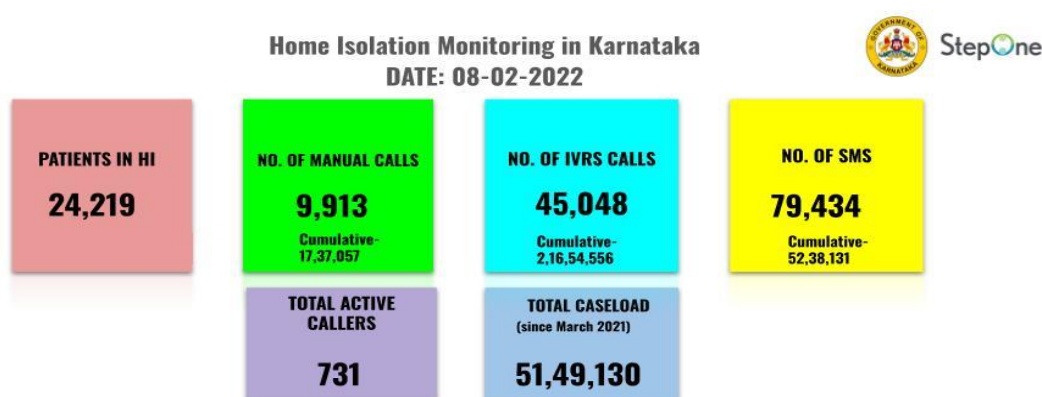

*As specified from GOI

**Date 08-02-2022.

COVID-19 Vaccination coverage report as on 09.02.2022(3:30 PM)

Source: CoWIN Portal district wise report

| | Day 389 (till 3:30 PM) | Cumulative (16.01.2021 to 09.02.2022) |
|--|------------------------|---------------------------------------|
| Achievement of HCW 1st dose | 13 | 765442 |
| Achievement of HCW 2nd dose | 397 | 739128 |
| Achievement of HCW Precaution Dose | 2038 | 308636 |
| Achievement of FLW 1st dose | 10 | 944513 |
| Achievement of FLW 2nd dose | 434 | 920775 |
| Achievement of FLW Precaution Dose | 1601 | 128955 |
| Achievement of 15-17 years 1st dose | 2537 | 2357314 |
| Achievement of 15-17 years 2nd dose | 710372 | 710372 |
| Achievement of 18-44 years 1st dose | 8696 | 29037760 |
| Achievement of 18-44 years 2nd dose | 58704 | 25071437 |
| Achievement of > 45 years 1st dose | 3832 | 18811003 |
| Achievement of > 45 years 2nd dose | 25569 | 17455321 |
| Achievement of 60+ years Precaution Dose | 21090 | 514657 |
| Total 1st dose administered | 15088 | 51916032 |
| Total 2nd dose administered | 100669 | 44897033 |
| Total Precaution Doses administered | 24729 | 952248 |
| Total Achievement | 140486 | 97765313 |
| Severe AEFIs | 0 | 2 |
| Serious AEFIs | 0 | 23 |

Genome Sequencing details till today

| | |
|-----------------------------|------|
| Alpha / B.1.1.7 | 156 |
| Beta / B.1.351 | 08 |
| Delta & its sub-lineages | 4431 |
| Others (ETA, Kappa, Pango) | 286 |
| Omicron / B.1.1.529 | 1115 |

*Data received from SSU.

Programmatic Updates

Mental Health Counselling Data (held on 08.02.2022)

| No of patients counselled | Cumulative No of patients counselled |
|---------------------------|--------------------------------------|
| 6736 | 2698925 |