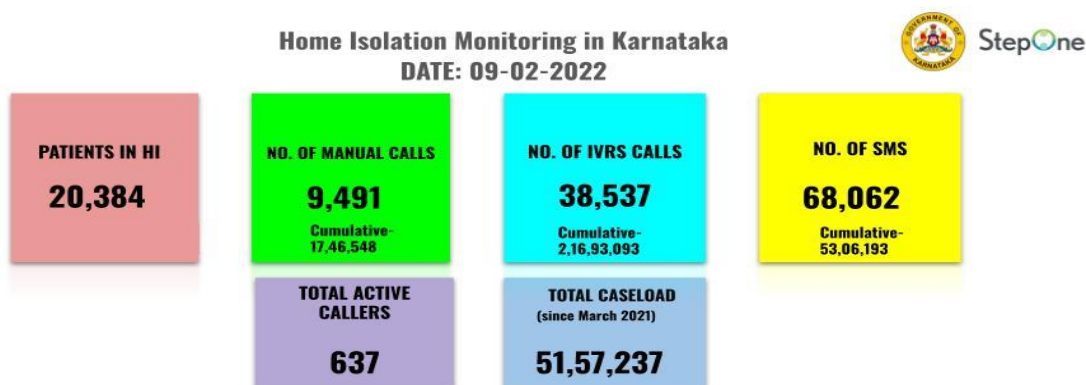

Programmatic Updates

Mental Health Counselling Data (held on 09.02.2022)

No of patients counselled	Cumulative No of patients counselled
5360	2704285

- Manual calls are made to patients in Home Isolation on the 1st day and the 8th day.
- Additional manual calls are made on the 4th day for all vulnerable patients.
- Automated IVRS calls are pushed to all patients in Home Isolation for the rest of the days.
- SMSes are pushed during onboarding and IVRS calls.
- 'Patients in HI' (BBMP, Bangalore Urban and 12 Districts in Karnataka)

01	Karnataka has operationalised State Control Room & District Control Room for real time monitoring, address COWIN portal issues, AEFI queries and media scanning.
02	“Corona Watch” Mobile AP-P- can be downloaded from https://covid19.karnataka.gov.in In this app you can see the spots visited by Positive Patients up to 14 days Prior to testing Positive. Also, it shows the nearest First Respondent Hospitals and Helpline numbers.
03	During the COVID-19 lockdown period, for assisting public on fever, cold, cough & respiratory Problems a unique helpline Number 14410 called “Apthamitra” has been started by Government of Karnataka. 210 lines have been reserved for receiving calls of COVID-19.
04	To know the Result of the Covid test using SRF ID, please follow the link- https://www.covidwar.karnataka.gov.in/service1

Appeal to Public: Any individual who has been in personal contact with COVID-19 infected person must remain in Home Isolation irrespective of having any symptoms or not. **Also, should self-notify if symptomatic to nearest Government Hospital or free call “Aptamitra” Helpline 14410. Follow COVID appropriate behavior such as maintain personal hygiene, wear mask covering both nose and mouth, use tissue paper/handkerchief while coughing or sneezing, frequently wash hands with soap and water or use hand sanitizer, maintain social distance and avoid attending mass social gatherings etc.,**

Help us to Help you ←-----→ Stay Home, Be Safe
Let us fight COVID-19 together

All the Guidelines and Advisories are available at State Health and Family Welfare Department Website:
<https://karunadu.karnataka.gov.in/hfw/kannada/Pages/covid-19.aspx>

Govt. of Karnataka Official COVID-19 Information Website:

<http://covid19.karnataka.gov.in>