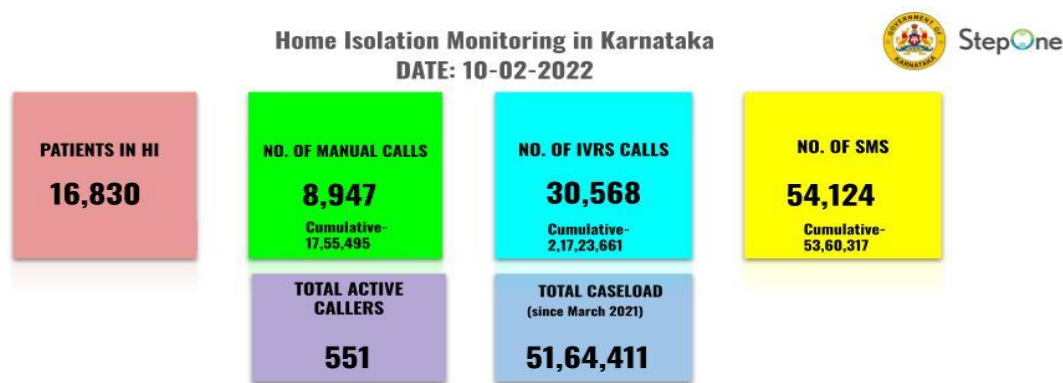

Programmatic Updates

Mental Health Counselling Data (held on 10.02.2022)

No of patients counselled	Cumulative No of patients counselled
5356	2709641