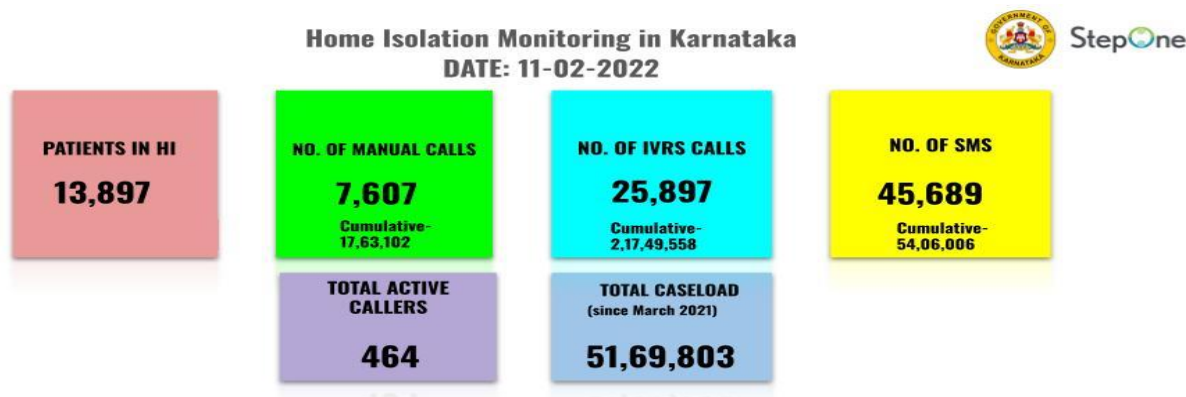

Genome Sequenced COVID variants identified

| Sl No. | VoC/Vol | Reports received | | Total |
|--------------|---------------------------|------------------|---------------------------|-------------|
| | | Till 31.12.2021 | From 01.01.2022 till date | |
| 1 | Alpha | 156 | - | 156 |
| 2 | Beta | 8 | - | 8 |
| 3 | Delta & its sub-lineages | 4027 | 404 | 4431 |
| 4 | Others (ETA/Kappa/Pango) | 184 | 102 | 286 |
| 5 | Omicron | 66 | 1049 | 1115 |
| | i.BA1.1.529 | 62 | 745 | 807 |
| | ii.BA1 | 4 | 85 | 89 |
| | iii.BA2 | - | 219 | 219 |
| Total | | 4441 | 1555 | 5996 |

*Data received from SSU.

Programmatic Updates

Mental Health Counselling Data (held on 11.02.2022)

| No of patients counselled | Cumulative No of patients counselled |
|---------------------------|--------------------------------------|
| 4510 | 2714151 |