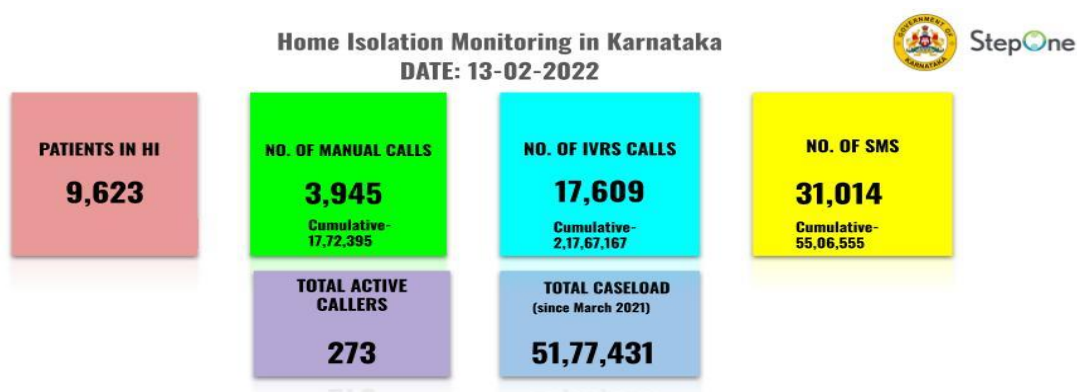

Programmatic Updates

Mental Health Counselling Data (held on 13.02.2022)

No of patients counselled	Cumulative No of patients counselled
3929	2721128

- Manual calls are made to patients in Home Isolation on the 1st day and the 8th day.
- Additional manual calls are made on the 4th day for all vulnerable patients.
- Automated IVRS calls are pushed to all patients in Home Isolation for the rest of the days.
- SMSes are pushed during onboarding and IVRS calls.
- 'Patients in HI' (BBMP, Bangalore Urban and 12 Districts in Karnataka)

01	Karnataka has operationalised State Control Room & District Control Room for real time monitoring, address COWIN portal issues, AEFI queries and media scanning.
02	“Corona Watch” Mobile AP-P- can be downloaded from https://covid19.karnataka.gov.in In this app you can see the spots visited by Positive Patients up to 14 days Prior to testing Positive. Also, it shows the nearest First Respondent Hospitals and Helpline numbers.
03	During the COVID-19 lockdown period, for assisting public on fever, cold, cough & respiratory Problems a unique helpline Number 14410 called “Apthamitra” has been started by Government of Karnataka. 210 lines have been reserved for receiving calls of COVID-19.
04	To know the Result of the Covid test using SRF ID, please follow the link- https://www.covidwar.karnataka.gov.in/service1

Appeal to Public: Any individual who has been in personal contact with COVID-19 infected person must remain in Home Isolation irrespective of having any symptoms or not. **Also, should self-notify if symptomatic to nearest Government Hospital or free call “Aptamitra” Helpline 14410. Follow COVID appropriate behavior such as maintain personal hygiene, wear mask covering both nose and mouth, use tissue paper/handkerchief while coughing or sneezing, frequently wash hands with soap and water or use hand sanitizer, maintain social distance and avoid attending mass social gatherings etc.,**

Help us to Help you ←-----→ Stay Home, Be Safe
Let us fight COVID-19 together

All the Guidelines and Advisories are available at State Health and Family Welfare Department Website:

<https://karunadu.karnataka.gov.in/hfw/kannada/Pages/covid-19.aspx>

Govt. of Karnataka Official COVID-19 Information Website:

<http://covid19.karnataka.gov.in>