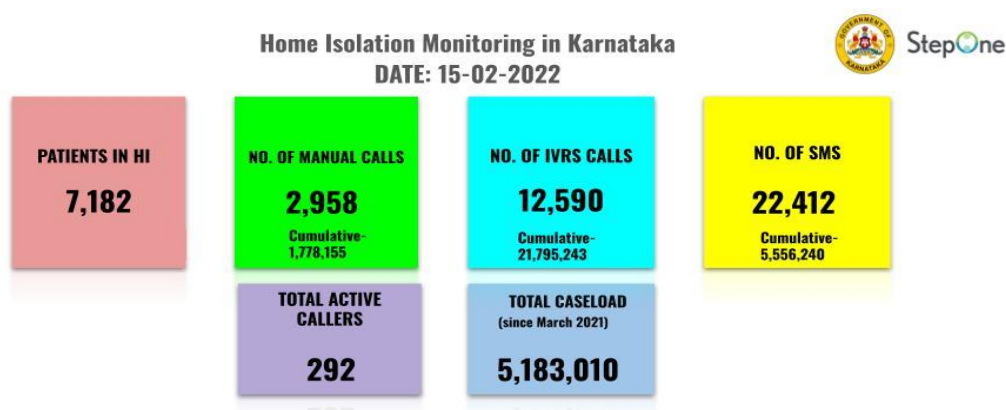

Genome Sequenced COVID variants identified				
Sl No.	VoC/Vol	Reports received		Total
		Till 31.12.2021	From 01.01.2022 till date	
1	Alpha	156	-	156
2	Beta	8	-	8
3	Delta & its sub-lineages	4027	404	4431
4	Others (ETA/Kappa/Pango)	184	102	286
5	Omicron	66	1049	1115
	i.BA1.1.529	62	745	807
	ii.BA1	4	85	89
	iii.BA2	-	219	219
	Total	4441	1555	5996

*Data received from SSU.

Programmatic Updates

Mental Health Counselling Data (held on 15.02.2022)

No of patients counselled	Cumulative No of patients counselled
2965	2727745

- Manual calls are made to patients in Home Isolation on the 1st day and the 8th day.
- Additional manual calls are made on the 4th day for all vulnerable patients.
- Automated IVRS calls are pushed to all patients in Home Isolation for the rest of the days.
- SMSes are pushed during onboarding and IVRS calls.
- 'Patients in HI' (BBMP, Bangalore Urban and 12 Districts in Karnataka)