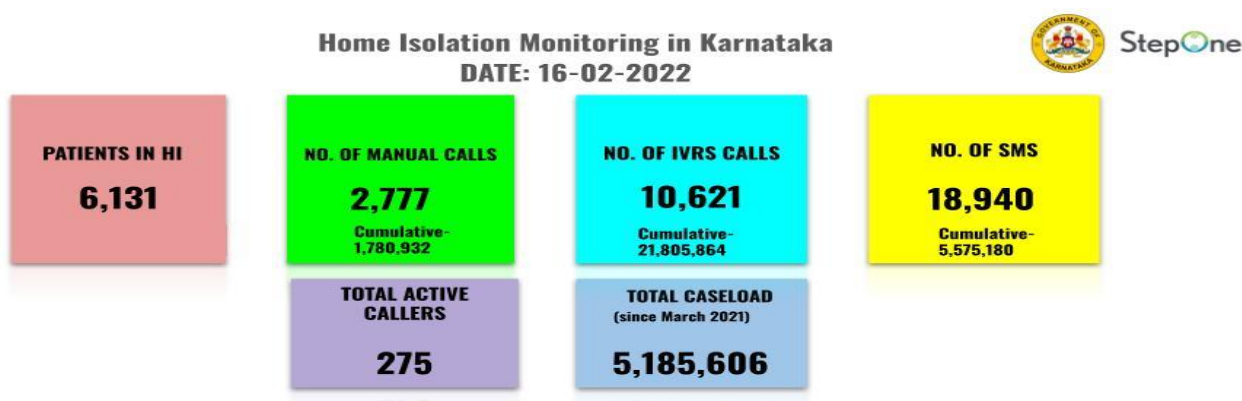

Genome Sequenced COVID variants identified				
Sl No.	VoC/Vol	Reports received		Total
		Till 31.12.2021	From 01.01.2022 till date	
1	Alpha	156	-	156
2	Beta	8	-	8
3	Delta & its sub-lineages	4027	404	4431
4	Others (ETA/Kappa/Pango)	184	102	286
5	Omicron	66	1049	1115
	i.BA1.1.529	62	745	807
	ii.BA1	4	85	89
	iii.BA2	-	219	219
	Total	4441	1555	5996

*Data received from SSU.

Programmatic Updates

Mental Health Counselling Data (held on 16.02.2022)

No of patients counselled	Cumulative No of patients counselled
2533	2730275

- Manual calls are made to patients in Home Isolation on the 1st day and the 8th day.
- Additional manual calls are made on the 4th day for all vulnerable patients.
- Automated IVRS calls are pushed to all patients in Home Isolation for the rest of the days.
- SMSes are pushed during onboarding and IVRS calls.
- 'Patients in HI' (BBMP, Bangalore Urban and 12 Districts in Karnataka)