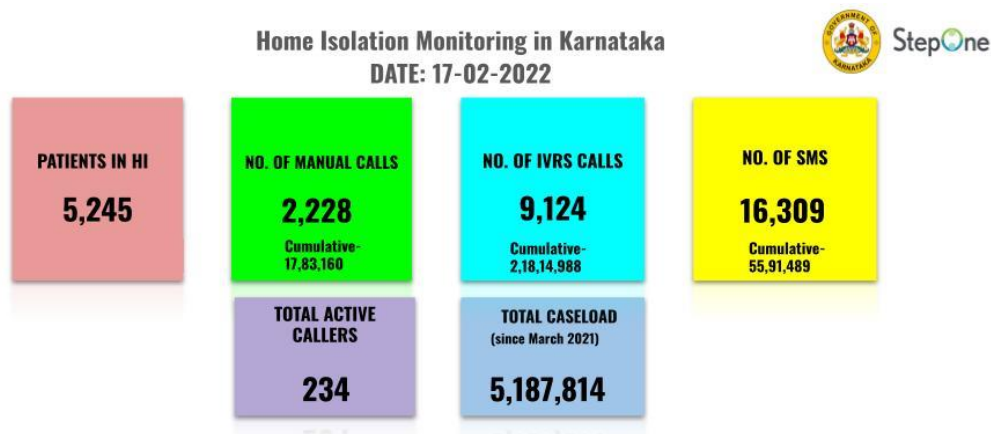

	Day 398 (till 3:30 PM)	Cumulative (16.01.2021 to 18.02.2022)
Achievement of HCW 1st dose	5	765528
Achievement of HCW 2nd dose	407	745640
Achievement of HCW Precaution Dose	1004	324874
Achievement of FLW 1st dose	7	944619
Achievement of FLW 2nd dose	454	927886
Achievement of FLW Precaution Dose	1003	143629
Achievement of 15-17 years 1st dose	3101	2400060
Achievement of 15-17 years 2nd dose	1244510	1244510
Achievement of 18-44 years 1st dose	6089	29101562
Achievement of 18-44 years 2nd dose	55716	25670686
Achievement of > 45 years 1st dose	3308	18837352
Achievement of > 45 years 2nd dose	21350	17690014
Achievement of 60+ years Precaution Dose	8856	641735
Total 1st dose administered	12510	52049121
Total 2nd dose administered	119432	46278736
Total Precaution Doses administered	10863	1110238
Total Achievement	142805	99438095
Severe AEFIs	0	2
Serious AEFIs	0	23

Genome Sequenced COVID variants identified				
Sl No.	VoC/Vol	Reports received		Total
		Till 31.12.2021	From 01.01.2022 till date	
1	Alpha	156	-	156
2	Beta	8	-	8
3	Delta & its sub-lineages	4027	404	4431
4	Others (ETA/Kappa/Pango)	184	102	286
5	Omicron	66	1049	1115
	i.BA1.1.529	62	745	807
	ii.BA1	4	85	89
	iii.BA2	-	219	219
	Total	4441	1555	5996

*Data received from SSU.

Programmatic Updates

Mental Health Counselling Data (held on 17.02.2022)

No of patients counselled	Cumulative No of patients counselled
1677	2731955

- Manual calls are made to patients in Home Isolation on the 1st day and the 8th day.
- Additional manual calls are made on the 4th day for all vulnerable patients.
- Automated IVRS calls are pushed to all patients in Home Isolation for the rest of the days.
- SMSes are pushed during onboarding and IVRS calls.
- 'Patients in HI' (BBMP, Bangalore Urban and 12 Districts in Karnataka)