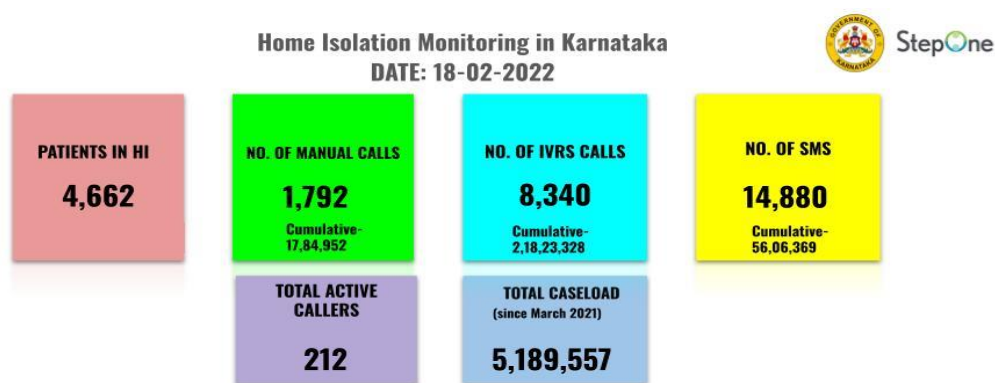

Genome Sequenced COVID variants identified				
Sl No.	VoC/Vol	Reports received		Total
		Till 31.12.2021	From 01.01.2022 till date	
1	Alpha	156	-	156
2	Beta	8	-	8
3	Delta & its sub-lineages	4027	404	4431
4	Others (ETA/Kappa/Pango)	184	102	286
5	Omicron	66	1049	1115
	i.BA1.1.529	62	745	807
	ii.BA1	4	85	89
	iii.BA2	-	219	219
	Total	4441	1555	5996

*Data received from SSU.

Programmatic Updates

Mental Health Counselling Data (held on 18.02.2022)

No of patients counselled	Cumulative No of patients counselled
1654	2733609

- Manual calls are made to patients in Home Isolation on the 1st day and the 8th day.
- Additional manual calls are made on the 4th day for all vulnerable patients.
- Automated IVRS calls are pushed to all patients in Home Isolation for the rest of the days.
- SMSes are pushed during onboarding and IVRS calls.
- 'Patients in HI' (BBMP, Bangalore Urban and 12 Districts in Karnataka)