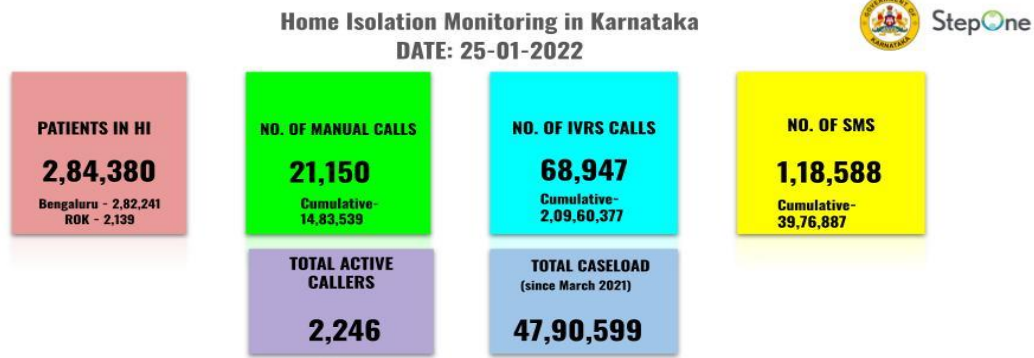

COVID-19 Vaccination coverage report as on 26.01.2022(3:30 PM)

Source: CoWIN Portal district wise report

	Day 375 (till 3:30 PM)	Cumulative (16.01.2021 to 26.01.2022)
Achievement of HCW 1st dose	11	765177
Achievement of HCW 2nd dose	414	729338
Achievement of HCW Precaution Dose	2918	253367
Achievement of FLW 1st dose	6	944209
Achievement of FLW 2nd dose	624	907036
Achievement of FLW Precaution Dose	1772	91421
Achievement of 15-17 years 1st dose	4978	2191416
Achievement of 15-17 years 2nd dose	0	0
Achievement of 18-44 years 1st dose	42399	28706590
Achievement of 18-44 years 2nd dose	75862	23728628
Achievement of > 45 years 1st dose	12872	18704810
Achievement of > 45 years 2nd dose	36109	16904838
Achievement of 60+ years Precaution Dose	15898	243767
Total 1st dose administered	60266	51312202
Total 2nd dose administered	113009	42269840
Total Precaution Doses administered	20588	588555
Total Achievement	193863	94170597
Severe AEFIs	0	2
Serious AEFIs	0	23

Genome Sequencing details till today

Alpha / B.1.1.7	156
Beta / B.1.351	08
Delta / B.1.617.2	2956
Delta sub-lineages	1372
Kappa / B.1.617.1	160
ETA / B.1.525	01
Omicron / B.1.1.529	931

*Data received from SSU.

Programmatic Updates

Mental Health Counselling Data (held on 25.01.2022)

No of patients counselled	Cumulative No of patients counselled
14723	2536415

- Manual calls are made to patients in Home Isolation on the 1st day and the 8th day.
- Additional manual calls are made on the 4th day for all vulnerable patients.
- Automated IVRS calls are pushed to all patients in Home Isolation for the rest of the days.
- SMSes are pushed during onboarding and IVRS calls.
- 'Patients in HI' (BBMP, Bangalore Urban and 12 Districts in Karnataka)