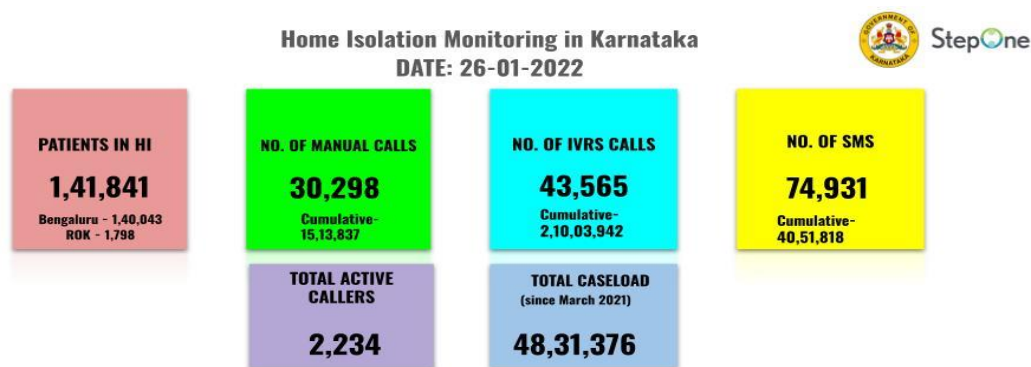

COVID-19 Vaccination coverage report as on 27.01.2022(3:30 PM)

Source: CoWIN Portal district wise report

	Day 376 (till 3:30 PM)	Cumulative (16.01.2021 to 27.01.2022)
Achievement of HCW 1st dose	10	765189
Achievement of HCW 2nd dose	290	729864
Achievement of HCW Precaution Dose	5029	259016
Achievement of FLW 1st dose	8	944226
Achievement of FLW 2nd dose	582	908040
Achievement of FLW Precaution Dose	2849	94992
Achievement of 15-17 years 1st dose	8676	2203173
Achievement of 15-17 years 2nd dose	0	0
Achievement of 18-44 years 1st dose	31648	28758238
Achievement of 18-44 years 2nd dose	57235	23823675
Achievement of > 45 years 1st dose	10041	18719724
Achievement of > 45 years 2nd dose	26948	16950933
Achievement of 60+ years Precaution Dose	18388	265161
Total 1st dose administered	50383	51390550
Total 2nd dose administered	85055	42412512
Total Precaution Doses administered	26266	619169
Total Achievement	161704	94422231
Severe AEFIs	0	2
Serious AEFIs	0	23

Genome Sequencing details till today

Alpha / B.1.1.7	156
Beta / B.1.351	08
Delta & its sub-lineages	4431
Others (ETA, Kappa, Pango)	286
Omicron / B.1.1.529	1115

*Data received from SSU.

Programmatic Updates

Mental Health Counselling Data (held on 26.01.2022)

No of patients counselled	Cumulative No of patients counselled
15491	2551906

- Manual calls are made to patients in Home Isolation on the 1st day and the 8th day.
- Additional manual calls are made on the 4th day for all vulnerable patients.
- Automated IVRS calls are pushed to all patients in Home Isolation for the rest of the days.
- SMSes are pushed during onboarding and IVRS calls.
- 'Patients in HI' (BBMP, Bangalore Urban and 12 Districts in Karnataka)