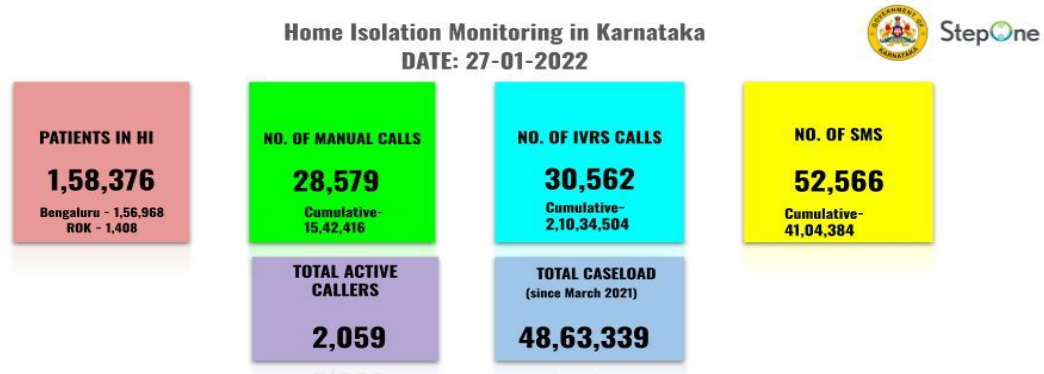

Programmatic Updates

Mental Health Counselling Data (held on 27.01.2022)

No of patients counselled	Cumulative No of patients counselled
15776	2567682

- Manual calls are made to patients in Home Isolation on the 1st day and the 8th day.
- Additional manual calls are made on the 4th day for all vulnerable patients.
- Automated IVRS calls are pushed to all patients in Home Isolation for the rest of the days.
- SMSes are pushed during onboarding and IVRS calls.
- 'Patients in HI' (BBMP, Bangalore Urban and 12 Districts in Karnataka)

01	Karnataka has operationalised State Control Room & District Control Room for real time monitoring, address COWIN portal issues, AEFI queries and media scanning.
02	“Corona Watch” Mobile AP-P- can be downloaded from https://covid19.karnataka.gov.in In this app you can see the spots visited by Positive Patients up to 14 days Prior to testing Positive. Also, it shows the nearest First Respondent Hospitals and Helpline numbers.
03	During the COVID-19 lockdown period, for assisting public on fever, cold, cough & respiratory Problems a unique helpline Number 14410 called “Apthamitra” has been started by Government of Karnataka. 210 lines have been reserved for receiving calls of COVID-19.
04	To know the Result of the Covid test using SRF ID, please follow the link- https://www.covidwar.karnataka.gov.in/service1

Appeal to Public: Any individual who has been in personal contact with COVID-19 infected person must remain in Home Isolation irrespective of having any symptoms or not. **Also, should self-notify if symptomatic to nearest Government Hospital or free call “Apthamitra” Helpline 14410. Follow COVID appropriate behavior such as maintain personal hygiene, wear mask covering both nose and mouth, use tissue paper/handkerchief while coughing or sneezing, frequently wash hands with soap and water or use hand sanitizer, maintain social distance and avoid attending mass social gatherings etc.,**

Help us to Help you ←-----→ Stay Home, Be Safe
Let us fight COVID-19 together

All the Guidelines and Advisories are available at State Health and Family Welfare Department Website:

<https://karunadu.karnataka.gov.in/hfw/kannada/Pages/covid-19.aspx>

Govt. of Karnataka Official COVID-19 Information Website:

<http://covid19.karnataka.gov.in>