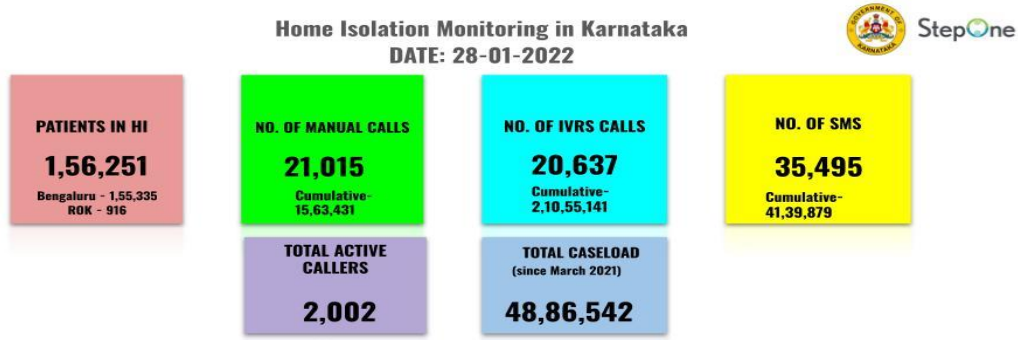

Programmatic Updates

Mental Health Counselling Data (held on 28.01.2022)

No of patients counselled	Cumulative No of patients counselled
14671	2582353

- Manual calls are made to patients in Home Isolation on the 1st day and the 8th day.
- Additional manual calls are made on the 4th day for all vulnerable patients.
- Automated IVRS calls are pushed to all patients in Home Isolation for the rest of the days.
- SMSes are pushed during onboarding and IVRS calls.
- 'Patients in HI' (BBMP, Bangalore Urban and 12 Districts in Karnataka)

01	Karnataka has operationalised State Control Room & District Control Room for real time monitoring, address COWIN portal issues, AEFI queries and media scanning.
02	“Corona Watch” Mobile AP-P- can be downloaded from https://covid19.karnataka.gov.in In this app you can see the spots visited by Positive Patients up to 14 days Prior to testing Positive. Also, it shows the nearest First Respondent Hospitals and Helpline numbers.
03	During the COVID-19 lockdown period, for assisting public on fever, cold, cough & respiratory Problems a unique helpline Number 14410 called “Aptamitra” has been started by Government of Karnataka. 210 lines have been reserved for receiving calls of COVID-19.
04	To know the Result of the Covid test using SRF ID, please follow the link- https://www.covidwar.karnataka.gov.in/service1

Appeal to Public: Any individual who has been in personal contact with COVID-19 infected person must remain in Home Isolation irrespective of having any symptoms or not. **Also, should self-notify if symptomatic to nearest Government Hospital or free call “Aptamitra” Helpline 14410. Follow COVID appropriate behavior such as maintain personal hygiene, wear mask covering both nose and mouth, use tissue paper/handkerchief while coughing or sneezing, frequently wash hands with soap and water or use hand sanitizer, maintain social distance and avoid attending mass social gatherings etc.,**

Help us to Help you ←-----→ Stay Home, Be Safe
Let us fight COVID-19 together

All the Guidelines and Advisories are available at State Health and Family Welfare Department Website:

<https://karunadu.karnataka.gov.in/hfw/kannada/Pages/covid-19.aspx>

[Govt. of Karnataka Official COVID-19 Information Website:](http://covid19.karnataka.gov.in)

<http://covid19.karnataka.gov.in>